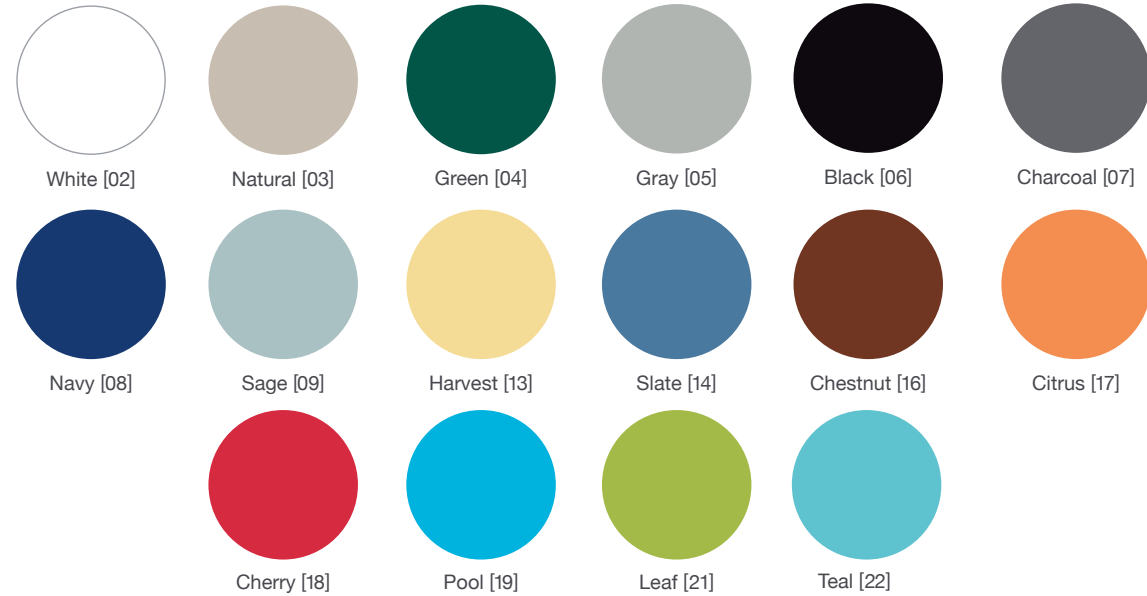

Materials and Colors

EnviroWood® Standard Colors offers the quality, comfort and beauty of traditional painted wood without the associated maintenance. It is crafted from recycled plastic bottles and is permeated with UV stabilized pigments.

EnviroWood® Premium Colors offer a textured, multi-toned finish, that provides a natural and sophisticated look and feel. New for 2019, Heathered Teak and Heathered Smoke will be offered across a curated selection from the Seaside catalog and carry a slightly higher cost than standard EnviroWood® colors.

On this page (top to bottom)

Aruba Collection (left to right): ARU202001, ARU122003, ARU122006, ARU122004, ARU202002
Fabrics: Canvas Aruba [5416], White [5404], Canvas Charcoal [54048]

Bastille Collection (left to right): BAS202001, BAS122003, BAS122005, BAS122004, BAS202002
Fabrics: Canvas Navy [5439], Red (Outdura) [6403], White [5404]