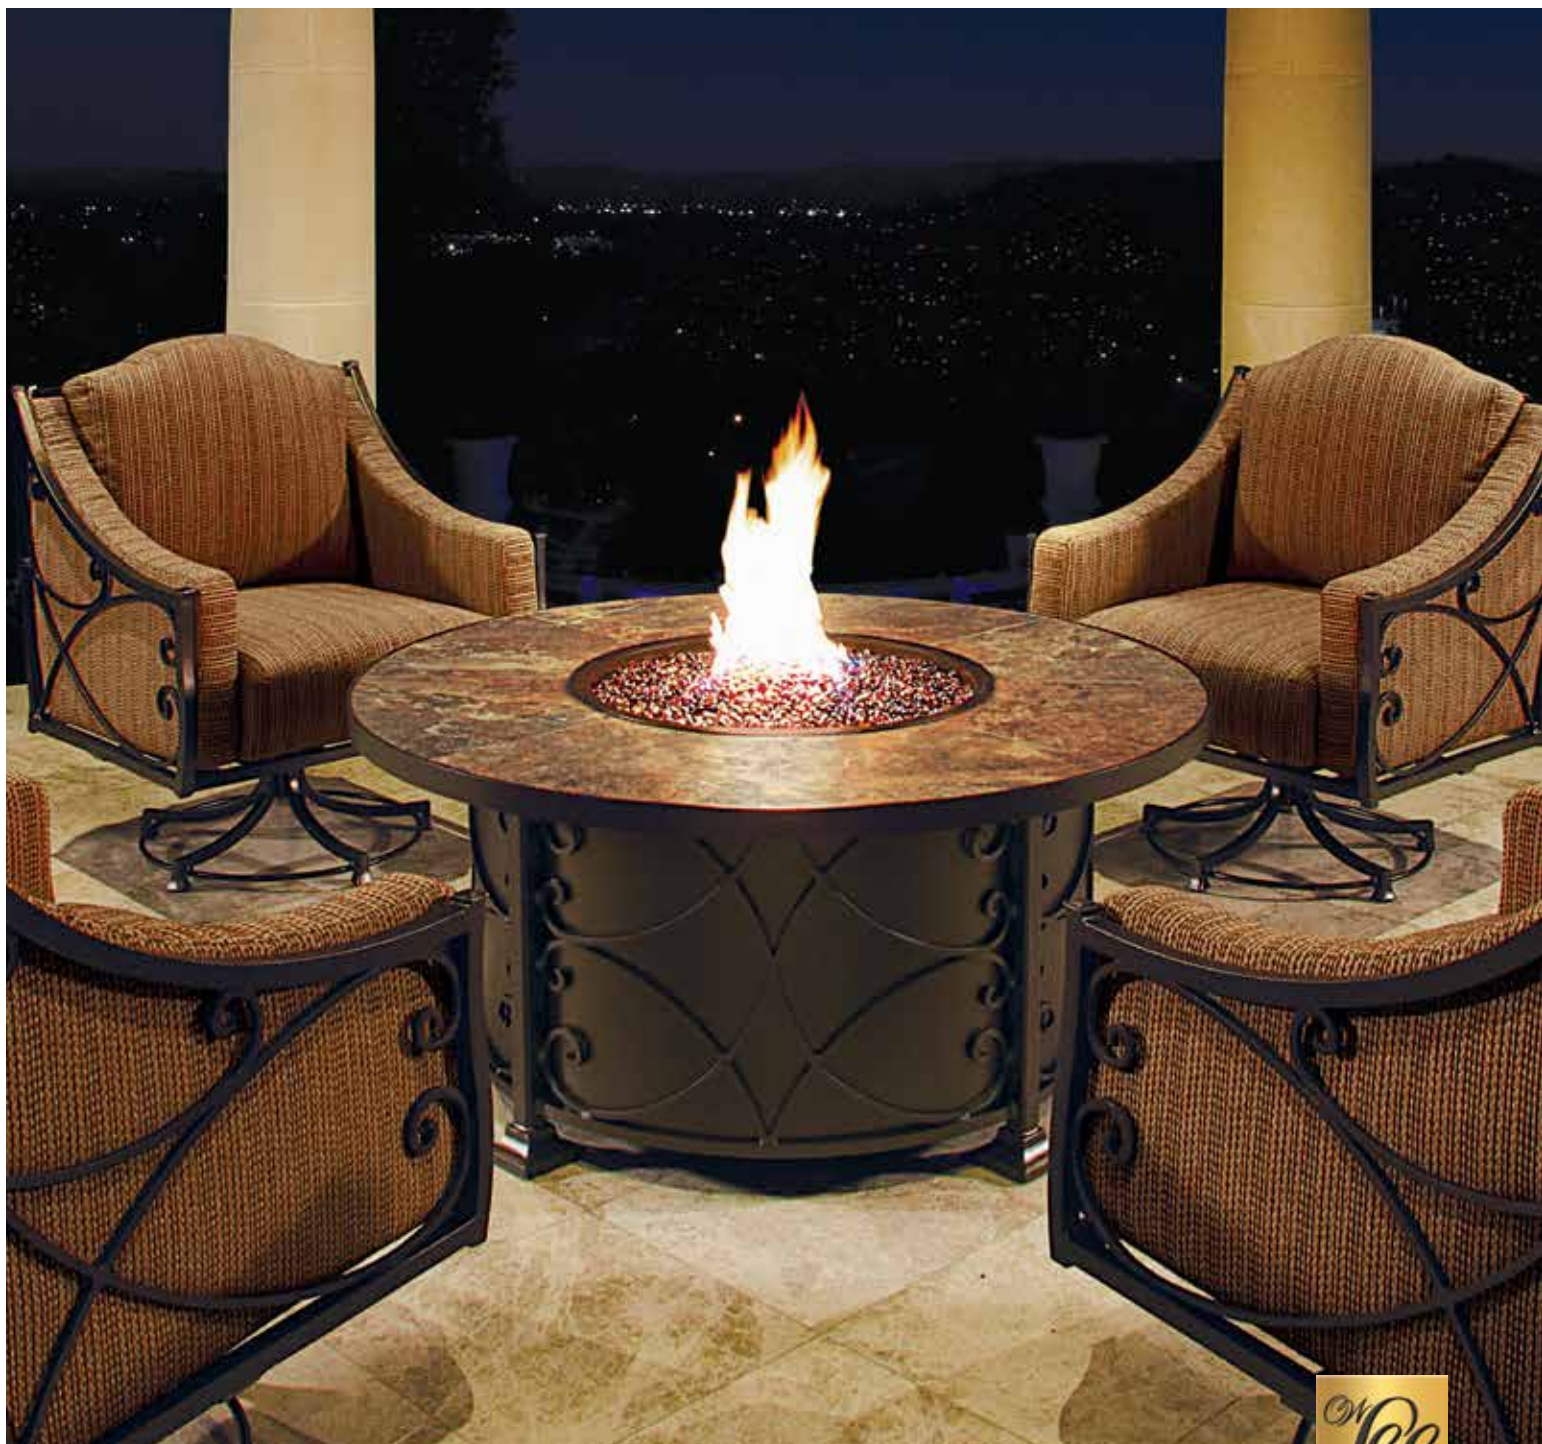

VIENTO WROUGHT ALUMINUM

51-18V
36"x58" *Chat* Height Viento Fire Pit
W: 58" | D: 36" | H: 25" | 10"x30" Burner
Choose From Twelve Porcelain Tile Options
Fire Media Sold Separately

51-16V
54" Rd. *Chat* Height Viento Fire Pit
Dia: 54" | H: 25" | 24" Rd. Burner
Choose From Twelve Porcelain Tile Options
Fire Media Sold Separately