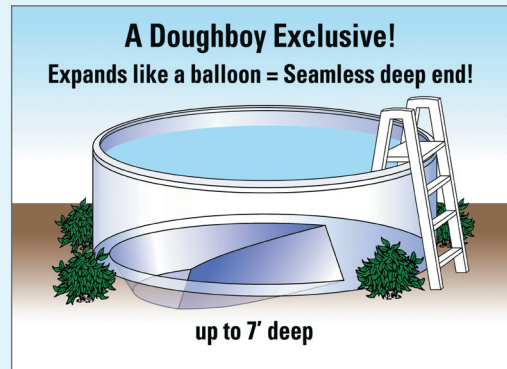

A Size For Any Backyard

An excellent assortment of pool sizes to perfectly match your backyard.

12' • 16' • 18' • 21' • 24' • 28' • 32'
20' x 12' • 24' x 12' • 28' x 12' • 32' x 12' • 24' x 16'
28' x 16' • 32' x 16' • 34' x 18' • 38' x 18' • 41' x 21'

By special order: 40' x 16' and 44' x 12'

Important: Misuse of your pool may result in crippling injury and/or other dangers to life and health. Do not dive or jump. Do not use slides, diving boards, or any other platform or object which can be used for improper pool entry. Use only an above-ground swimming pool ladder to enter or exit your pool. It is your responsibility to secure your pool against unauthorized, unsupervised or unintentional entry.

Change of Design: Doughboy Recreational expressly reserves the right to change or modify the design and construction of any product in due course of our manufacturing without incurring any obligation or liability to furnish or install such changes or modifications on products previously or subsequently sold.

Doughboy Recreational is in no way affiliated with any professional pool installer. If you have the pool installed by others, please supervise to be sure they comply with proper installation techniques as shown.

Visit our website at www.doughboy-pools.com

Doughboy Recreational • 315 N Sebastian • West Helena, AR 72390 • 866-DOUGHBOY