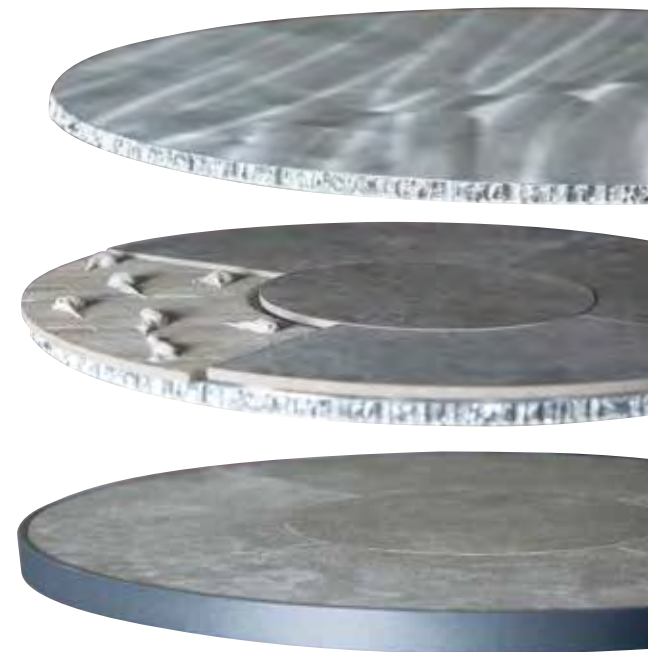

## Porcelain Tops

Our porcelain table tops contain three layers: the substrate, the adhesive, and the porcelain tile with grout, wrapped by a metal rim.

- 1** The substrate is the “foundation” of the table top. It is made of two lightweight aluminum sheets with a honeycomb structure sandwiched in between. The honeycomb shape is the strongest shape in nature and provides lightweight strength for the table top. This same material is also used on the sides of skyscrapers for the same reasons.
- 2** The next layer is an epoxy glue that adheres the tiles onto the substrate. This adhesive is superior to using tile mastic or other types of bonds, because of a chemical reaction that takes place, creating a stronger bond as it dries. The epoxy adhesive is also waterproof.
- 3** Lastly, the tile is precisely set and an epoxy grout is used where tiles meet. Porcelain tiles are used over ceramic tiles or natural stone because they are denser and less porous which means they do not absorb water. In freezing temperatures these other materials are likely to split or crack when the water absorbed into the material freezes and expands. Our porcelain tiles not only repel water, but all other liquids as well, so it will not stain from spills. These porcelain tiles are **commercial grade** and very durable. The kiln-fired finish is as durable as the tile itself and will last for years. The metal rim protects the tile from breaking due to side impact. For example, when the back of a chair hits against the table.