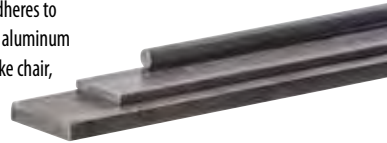

While shopping, you may notice that OW Lee chairs are much heavier than other outdoor chairs. This is evidence of the thicker material we use. The thicker material is much more durable for outdoor use.

Starting with raw materials, OW Lee adheres to the highest quality standards. Our raw aluminum and iron tubing and sheets used to make chair, table, and fire pit frames is often the most durable available on the market.

Whenever there is an intersection of metal, we use a full-circumference weld to join the metal together.