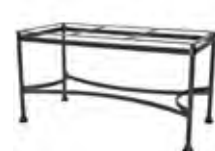

9-DT07
Dining Table Base
Fits 42"x72", 42"x84" and 44"x84" Tops
28"H x 53.5"W x 26.5"D

Table base height does not include the height of the top. The height of OW Lee table tops vary. Please see the tops section for height information.