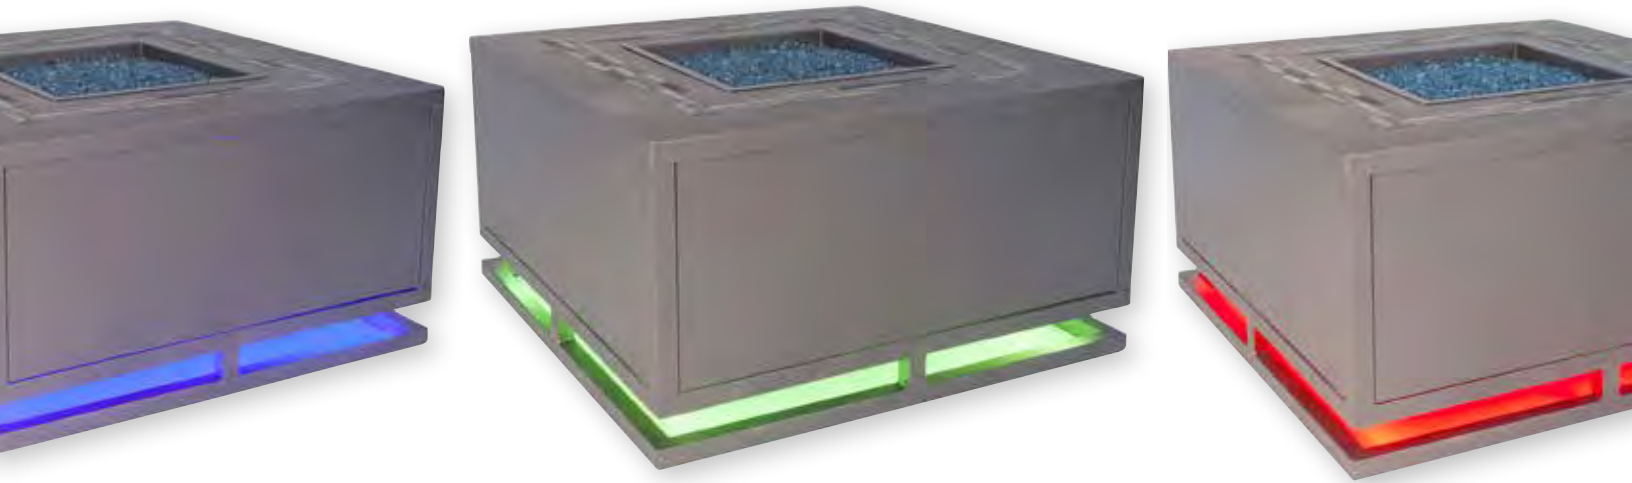

ZEN

- ✓ Iron Base/Porcelain Top Construction
- ✓ LED Light Display
  - ✓ Features Over 1,600 Colors
  - ✓ Modes such as fading, pulsing, glowing, and flashing
  - ✓ Includes rechargeable battery and remote
- ✓ Available in Chat** Height
- ✓ Customizable Options:
  - ✓ Finish
  - ✓ Tile
  - ✓ Accent Tile (Select SKUs)
  - ✓ Media
  - ✓ Accessories

5137-42SQC	42 SQ CHAT HEIGHT ZEN FIRE PIT	20 SQ BURNER